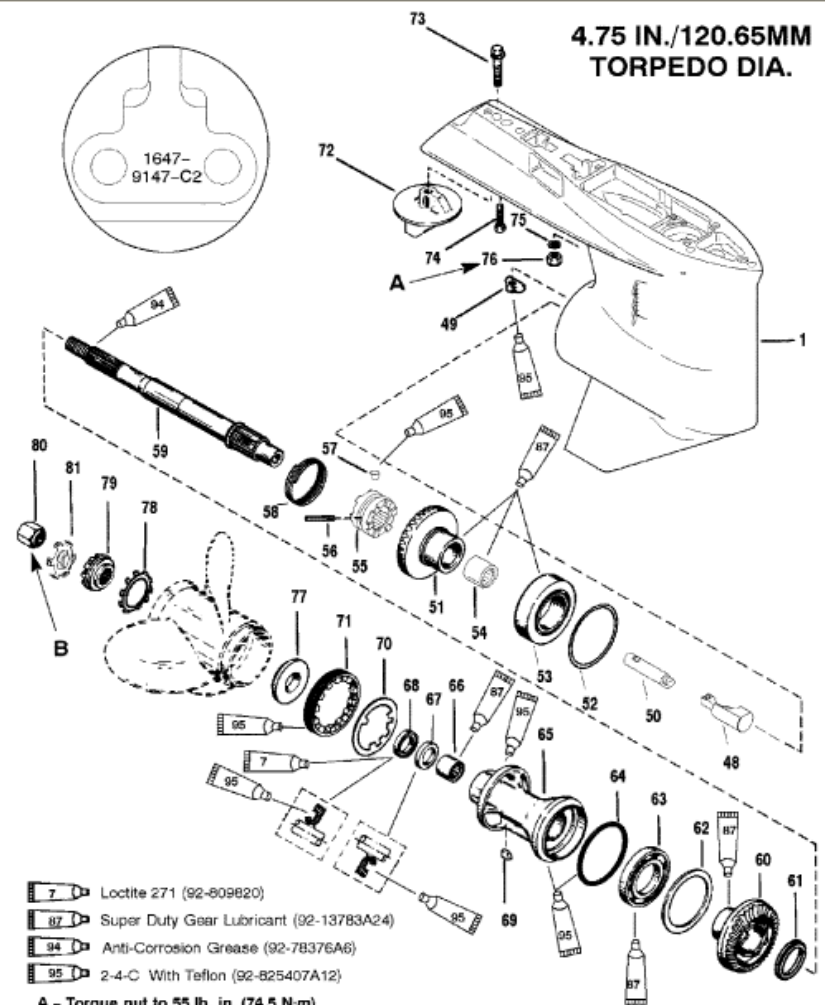

**4.75 IN./120.65MM  
 TORPEDO DIA.**

- Loctite 271 (92-809820)
  - Super Duty Gear Lubricant (92-13783A24)
  - Anti-Corrosion Grease (92-78376A6)
  - 2-4-C With Teflon (92-825407A12)
- A - Torque nut to 55 lb. in. (74.5 N-m)**  
**B - Torque propeller nut to 55 lb. ft. (74.5 N-m)**